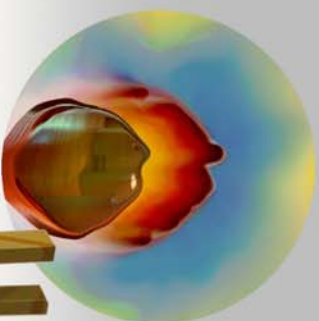

the Art Machine®

a collaborative
interactive for
all ages

... and so very
MUCH more!

the Art Machine offers a wide range of customisation opportunities.

Including...

- Adding your own brand as a watermark on the canvas
- Including your own logo around saved artwork and on the linked touch-screen kiosk
- Creating a custom look and feel to a related on-line merchandising store.

We can also design, build and install a complete custom solution based around the Art Machine technology and your specific requirements.

the Art Machine canvas can be any size – from massive screens in large venues down to a single-user touch screen operation.

a collaboration between

e moot

SCIENCE PROJECTS

Please contact us for more details.

telephone: +44 (0)870 740 8981

email: info@squirtrunreality.com

web: www.squirtrunreality.com

... experience squirtrun reality