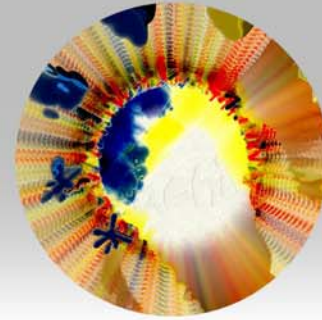

... point

... squirt

... spin

... and save

... every one an original!

... encourages creativity!

Combining art and science, **the Art Machine** is a brand new collaborative interactive for children and adults alike.

Users first select their colour by choosing one of the three primary coloured paint bottles. They then point their bottle at the circular canvas and press their squirt button. This creates a stream of virtual paint that drips, flows and combines with other colours in a startlingly realistic way.

To really mix things up, rotate buttons make the canvas spin at any speed, flinging the paint outwards into amazing patterns.

The masterpiece can be saved and – as a finishing touch – emailed home via an integrated touch-screen, providing an enduring memory of the visit and a link back to your venue.

... experience squirtrun reality