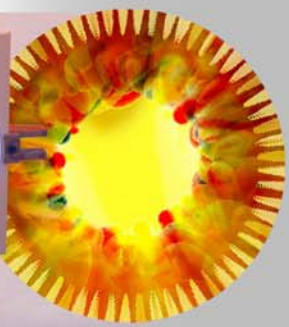

the Art Machine®

a collaborative
interactive for
all ages

... and so very
MUCH more!

the Art Machine offers a wide range of customisation opportunities.

Including...

- Adding your own brand as a watermark on the canvas
- Including your own logo around saved artwork and on the linked touch-screen kiosk
- Creating a custom look and feel to a related on-line merchandising store.

We can also design, build and install a complete custom solution based around the Art Machine technology and your specific requirements.

the Art Machine canvas can be any size – from massive screens in large venues down to a single-user touch screen operation.

a collaboration between

e moot

SCIENCE PROJECTS

Please contact us for more details.

telephone: +44 (0)870 740 8981

email: info@squirtrunreality.com

web: www.squirtrunreality.com

... experience squirtrun reality