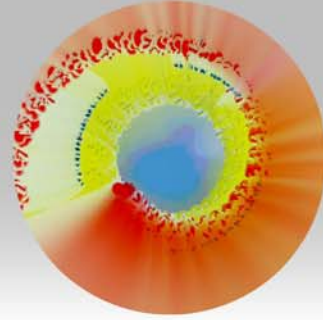

... point

... squirt

... spin

... and save

... every one an original!

... encourages creativity!

Combining art and science, **the Art Machine** is a brand new collaborative interactive for children and adults alike.

Users first select their colour by choosing one of the three primary coloured paint bottles. They then point their bottle at the circular canvas and press their squirt button. This creates a stream of virtual paint that drips, flows and combines with other colours in a startlingly realistic way.

To really mix things up, rotate buttons make the canvas spin at any speed, flinging the paint outwards into amazing patterns.

The masterpiece can be saved and – as a finishing touch – emailed home via an integrated touch-screen, providing an enduring memory of the visit and a link back to your venue.

... experience squirtrun reality